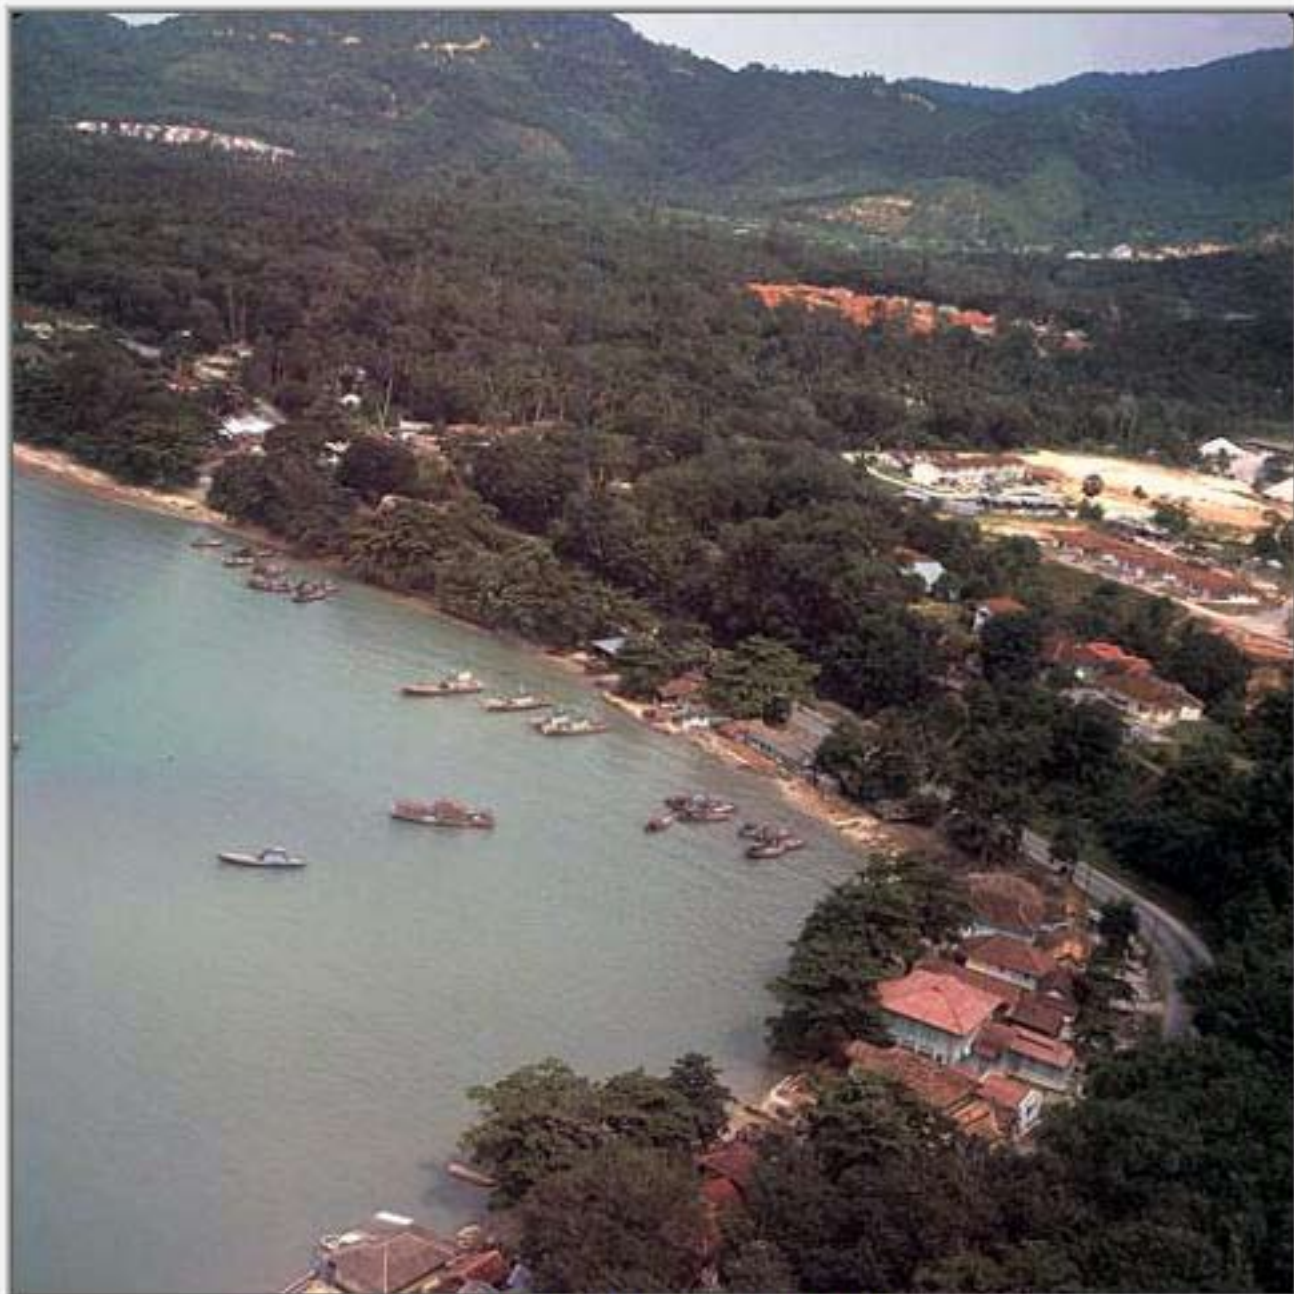

RAF RTTL 2747 arriving SongSong Ranges 1965

RAF SongSong Ranges - Bidan domestic site 1965

Local fishermen drying fish on Bidan beach 1966

Dinghy trip from Bidan camp to range launch 1965

SongSong island and range plotting tower 1965

2 Sqn RAAF Canberras flypast enroute to Vietnam - RAAF Butterworth 1967

Old Butterworth Ferry Terminal from RNZAF Bristol Freighter 1965

Aerial Butterworth Ferry Terminal (old) 1965

Georgetown, Penang 1965

Georgetown & Penang Harbour 1965

Bayan Lepas airport & Leper Island from RNZAF Bristol Freighter 1965

Tanjung Bungah, Penang 1966

Tanjong Bungah with Chee Seng Gardens in background 1966

Chee Seng Gardens, Tanjung Bungah, Penang 1966