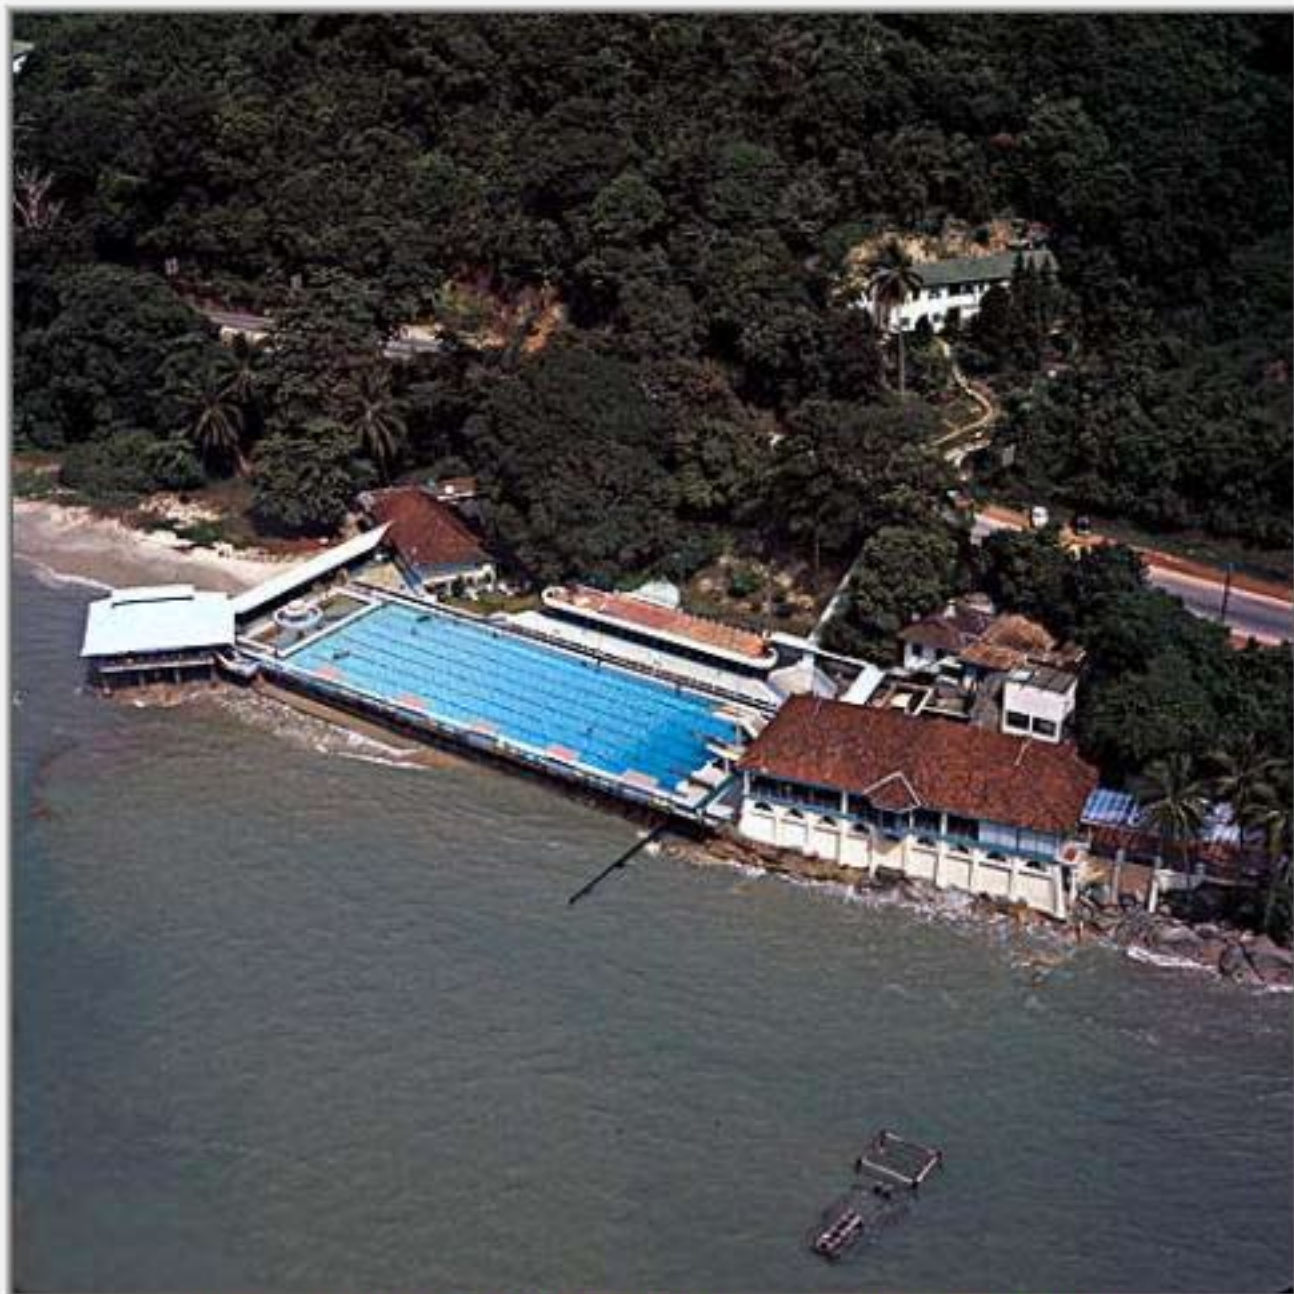

Georgetown & Penang Harbour 1965

Bayan Lepas airport & Leper Island from RNZAF Bristol Freighter 1965

Tanjung Bungah, Penang 1966

Tanjong Bungah with Chee Seng Gardens in background 1966

Chee Seng Gardens, Tanjung Bungah, Penang 1966

Houses in background - Road No.2 Chee Seng Gardens, Tanjong Bungah 1966

Tanjung Tokong, Penang 1966

Penang Swimming Club, Tanjung Bungah, Penang 1966

Tanjong Tokong, Penang 1966

Mount Erskine Reservoir, Penang 1966