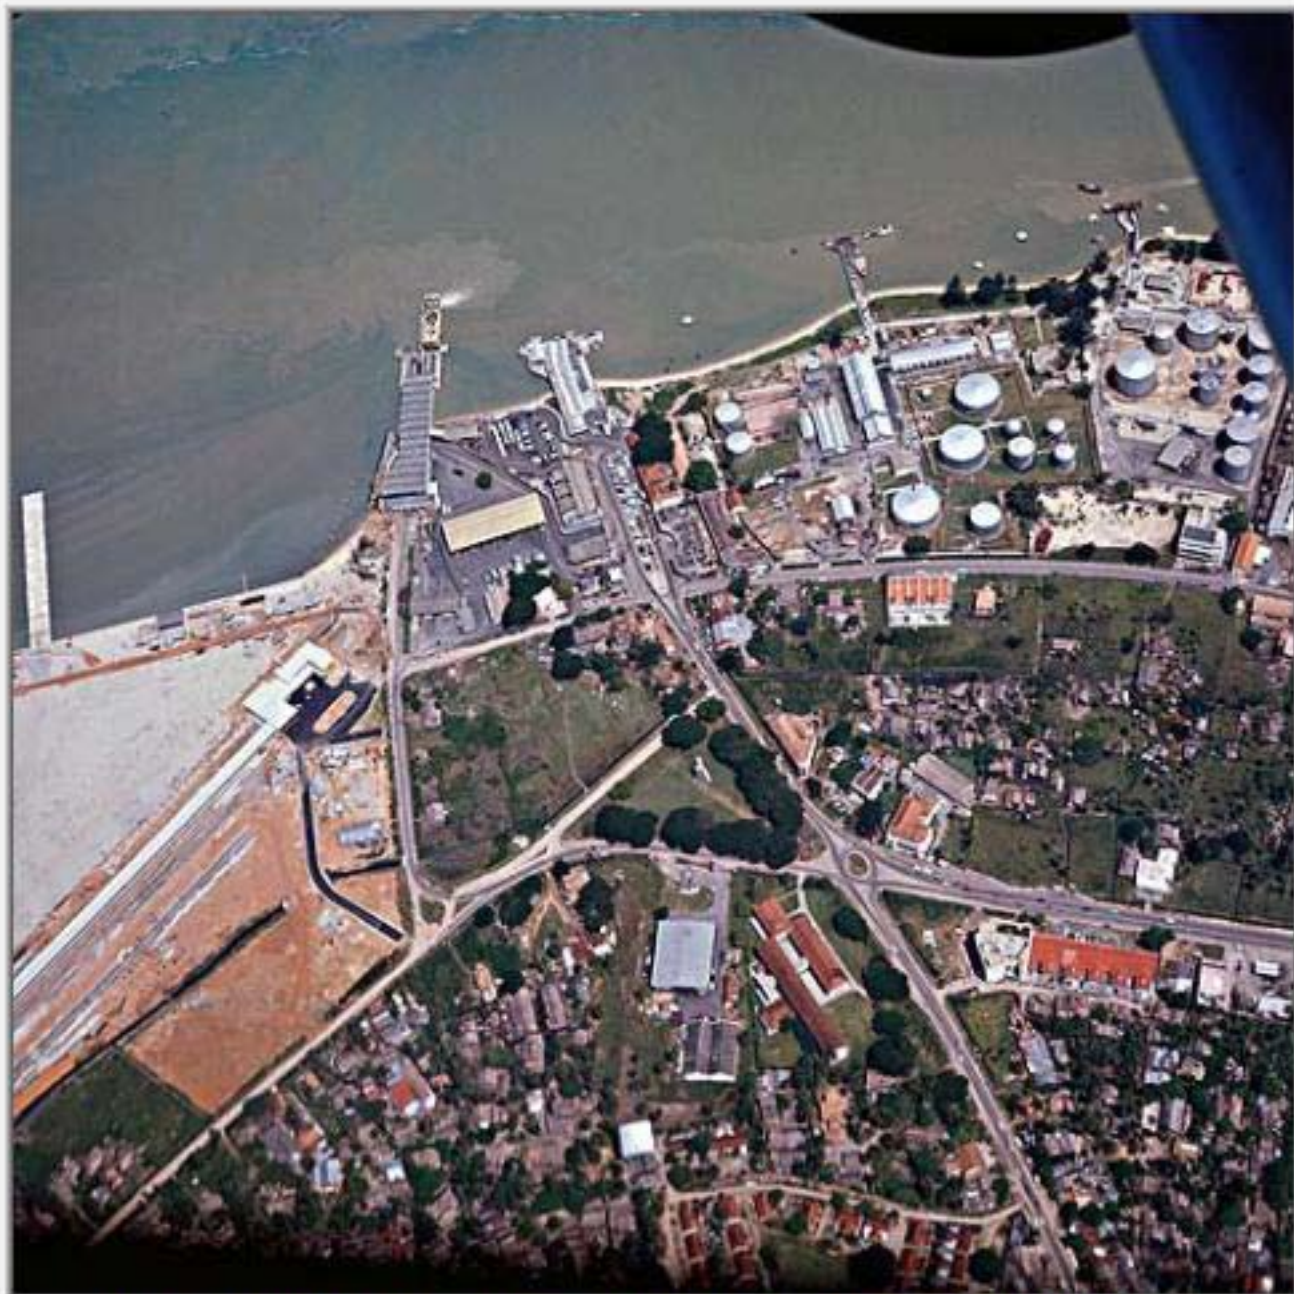

Old Butterworth Ferry Terminal from RNZAF Bristol Freighter 1965