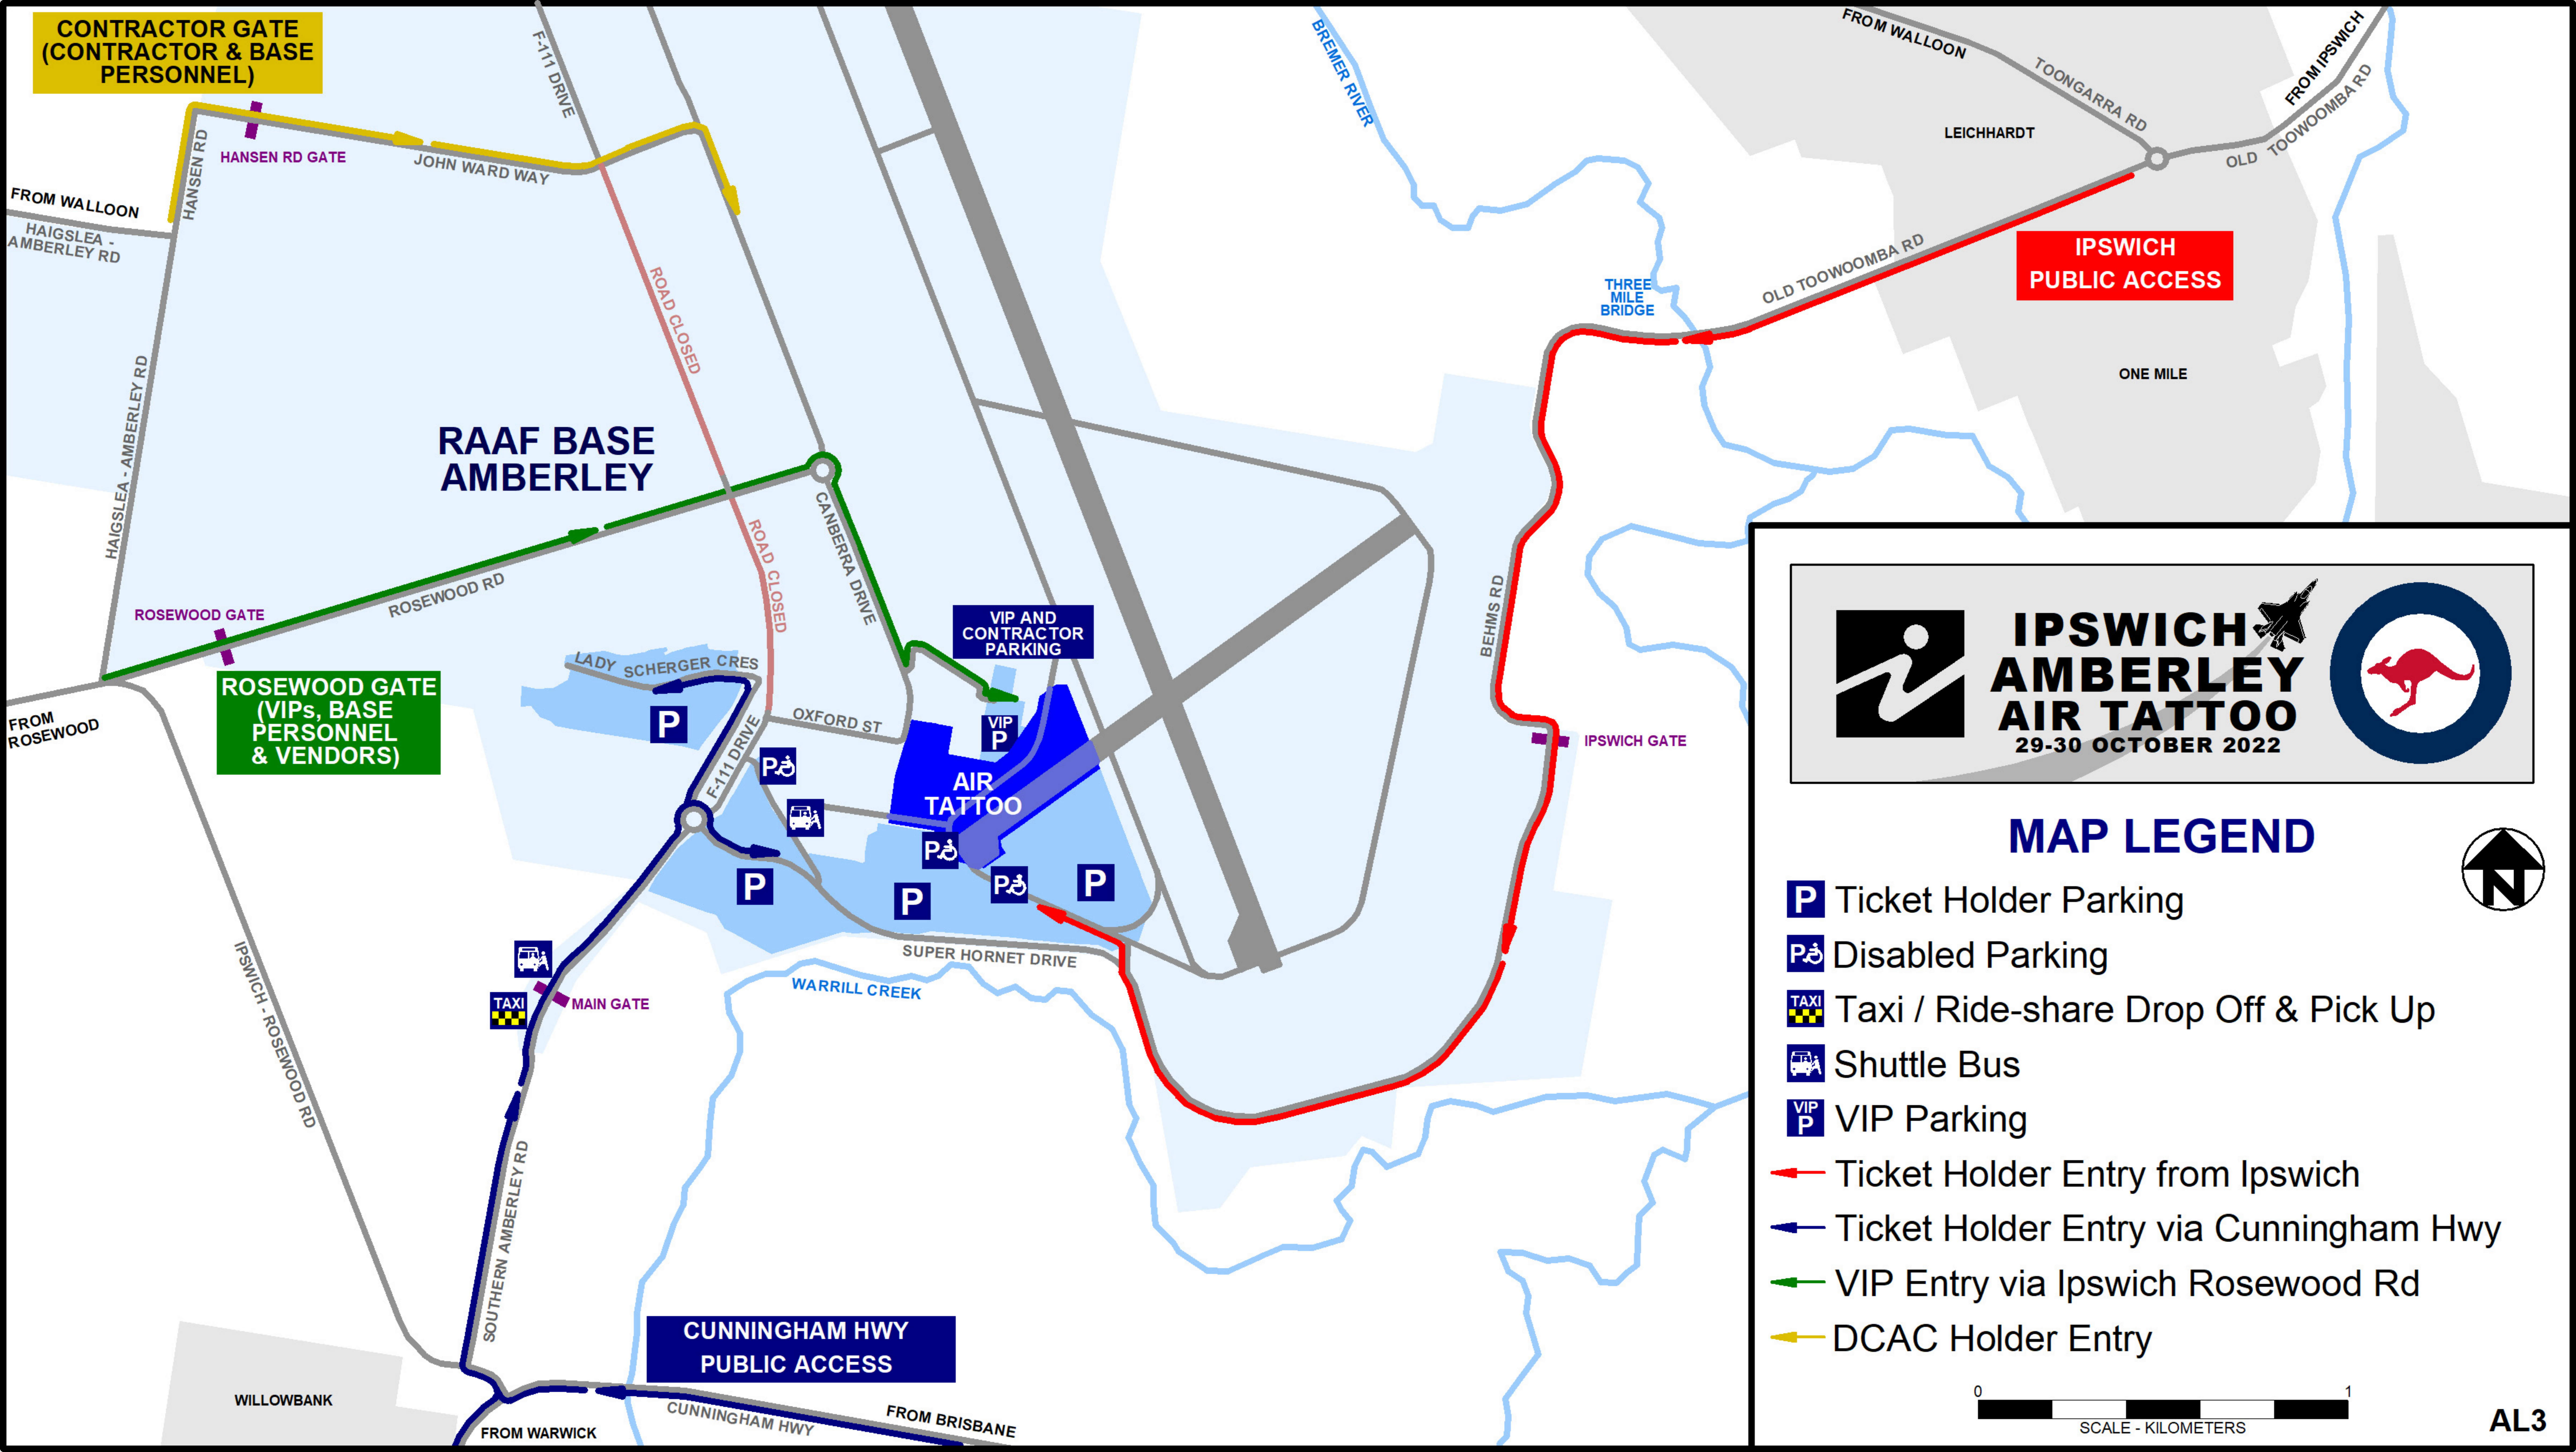

**CONTRACTOR GATE
(CONTRACTOR & BASE
PERSONNEL)**

**RAAF BASE
AMBERLEY**

**IPSWICH
PUBLIC ACCESS**

**ROSEWOOD GATE
(VIPs, BASE
PERSONNEL &
VENDORS)**

**VIP AND
CONTRACTOR
PARKING**

**AIR
TATTOO**

**CUNNINGHAM HWY
PUBLIC ACCESS**

**IPSWICH
AMBERLEY
AIR TATTOO**
29-30 OCTOBER 2022

MAP LEGEND

- Ticket Holder Parking
- Disabled Parking
- Taxi / Ride-share Drop Off & Pick Up
- Shuttle Bus
- VIP Parking
- Ticket Holder Entry from Ipswich
- Ticket Holder Entry via Cunningham Hwy
- VIP Entry via Ipswich Rosewood Rd
- DCAC Holder Entry